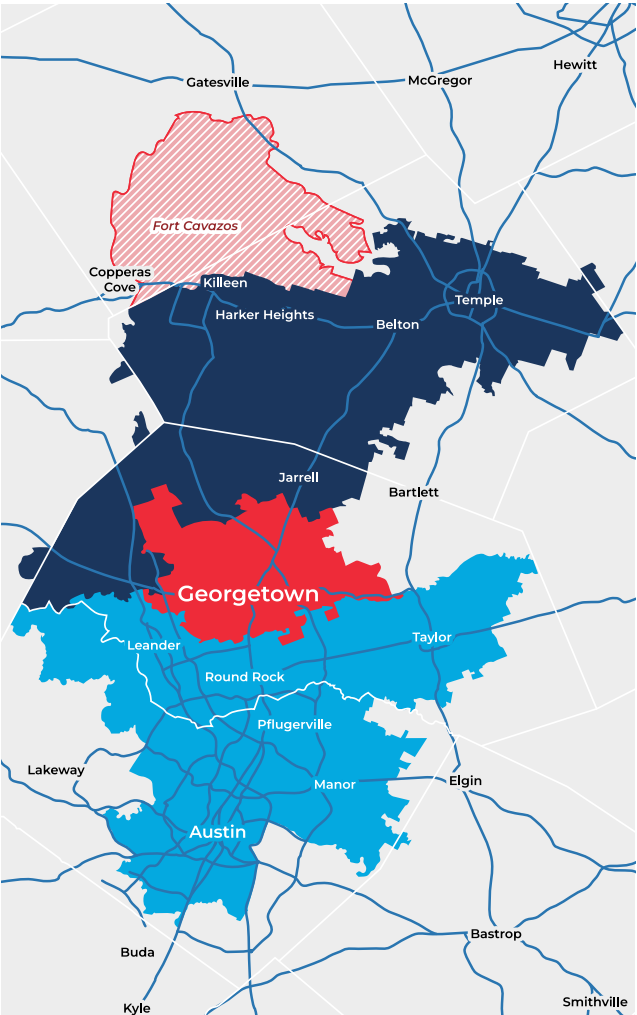

Georgetown Labor Shed

Expanding from south Austin to north Temple and Killeen, Georgetown's workforce labor shed includes more than **1,300,000** skilled workers who possess a variety of in-demand skill sets. More than **45%** of Georgetown residents have a bachelor's degree or higher level of educational attainment – exceeding state and US averages.

Local employers draw from a workforce well outside of the city itself. The labor shed is comprised largely of young professionals with more than a third of the workers between the ages of 25 and 44.

Georgetown provides a strategic benefit for employers seeking a skilled workforce due to its close location to Fort Cavazos. By land size, Fort Cavazos is the largest military base in the United States. The installation sees **800 – 1,000 soldiers** transition out of the military and into the private workforce each month.